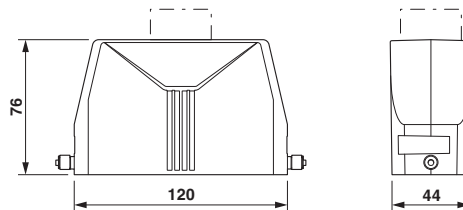

Dimensions

Height	76 mm
Width	44 mm
Length	120 mm

Ambient conditions

Degree of protection of housing (IP)	IP66
	IP69K (ISO 20653:2013-02, with suitable screw connection)
	IP67
Degree of protection of housing (NEMA)	4
	4X
	12
Ambient temperature (operation)	-40 °C ... 125 °C

Housing - HC-STA-B24-HHFS-1TTM40-EL-AL - 1412098

Technical data

General

Note	for contact inserts HC-B24, BB46, D64, DD108, HV10/16, M
Size	B24
Housing type	Sleeve housing
Locking type	for single locking latch
No. of cable outlets	1
Cable exit	straight
Screw connection	none
Type of the screw connection	1x M40
Housing material	Die-cast aluminum, salt water resistant
Housing surface material	Uncoated

Drawings

Dimensional drawing

Dimensional drawing

Classifications

eCl@ss

eCl@ss 5.1	27143424
eCl@ss 6.0	27143423
eCl@ss 8.0	27440202
eCl@ss 9.0	27440202

ETIM

ETIM 5.0	EC000437
----------	----------

Approval details

EAC

GL

Accessories

Accessories

Full screw connection

Cable gland - G-INS-M40-M68N-NNES-S - 1411167

Cable gland, Cable gland material: Brass, nickel-plated, External cable diameter 19 mm ... 28 mm, Shielding: No, Connecting thread: M40, Color: silver